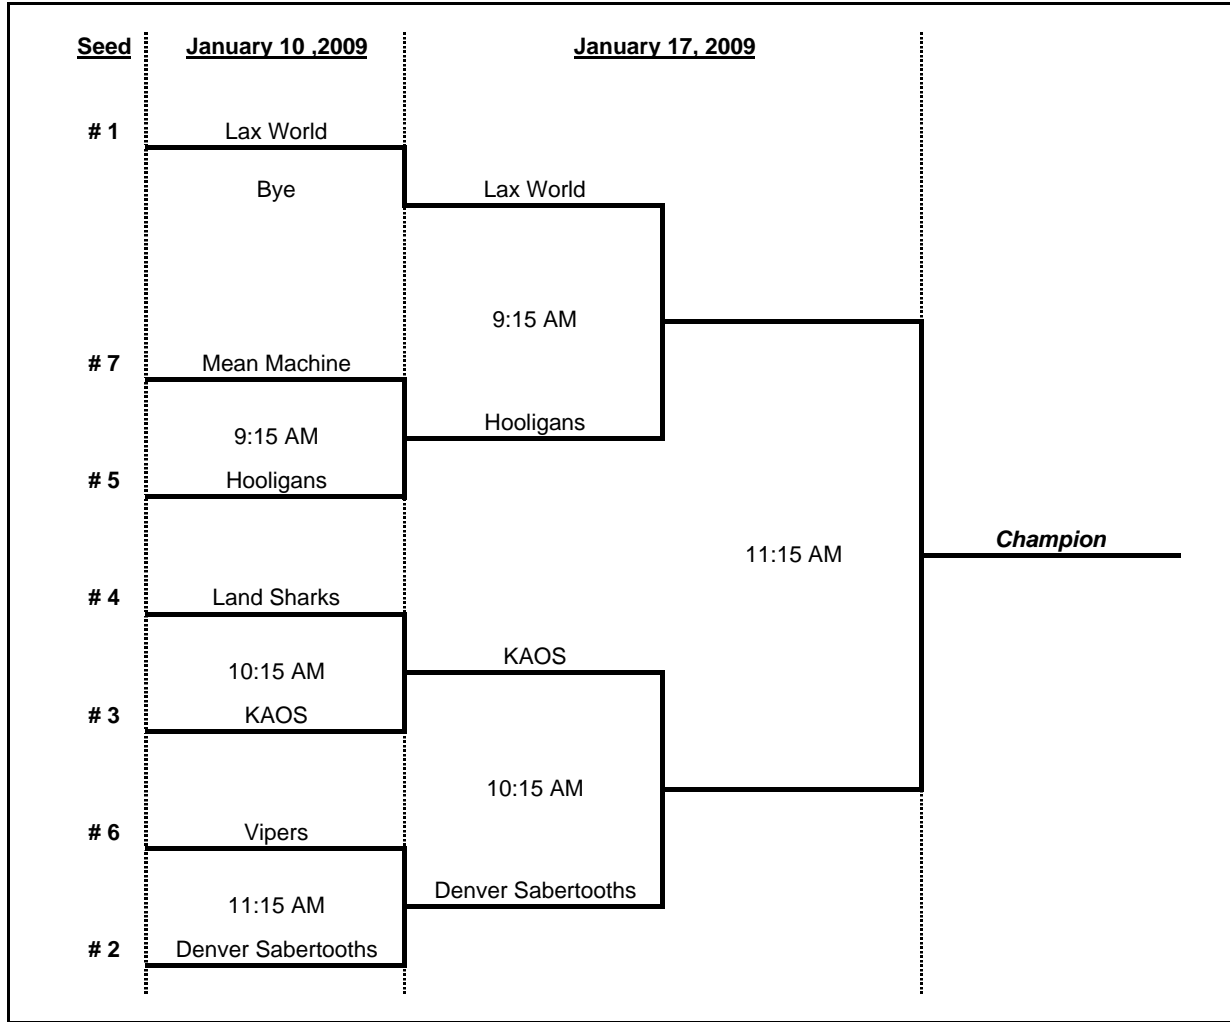

Colorado Indoor Lacrosse League

Fall 2009 Playoff Bracket

*** Single Elimination Bracket ***

Seed is Based on Overall Record, Head to Head Play, Point Differential